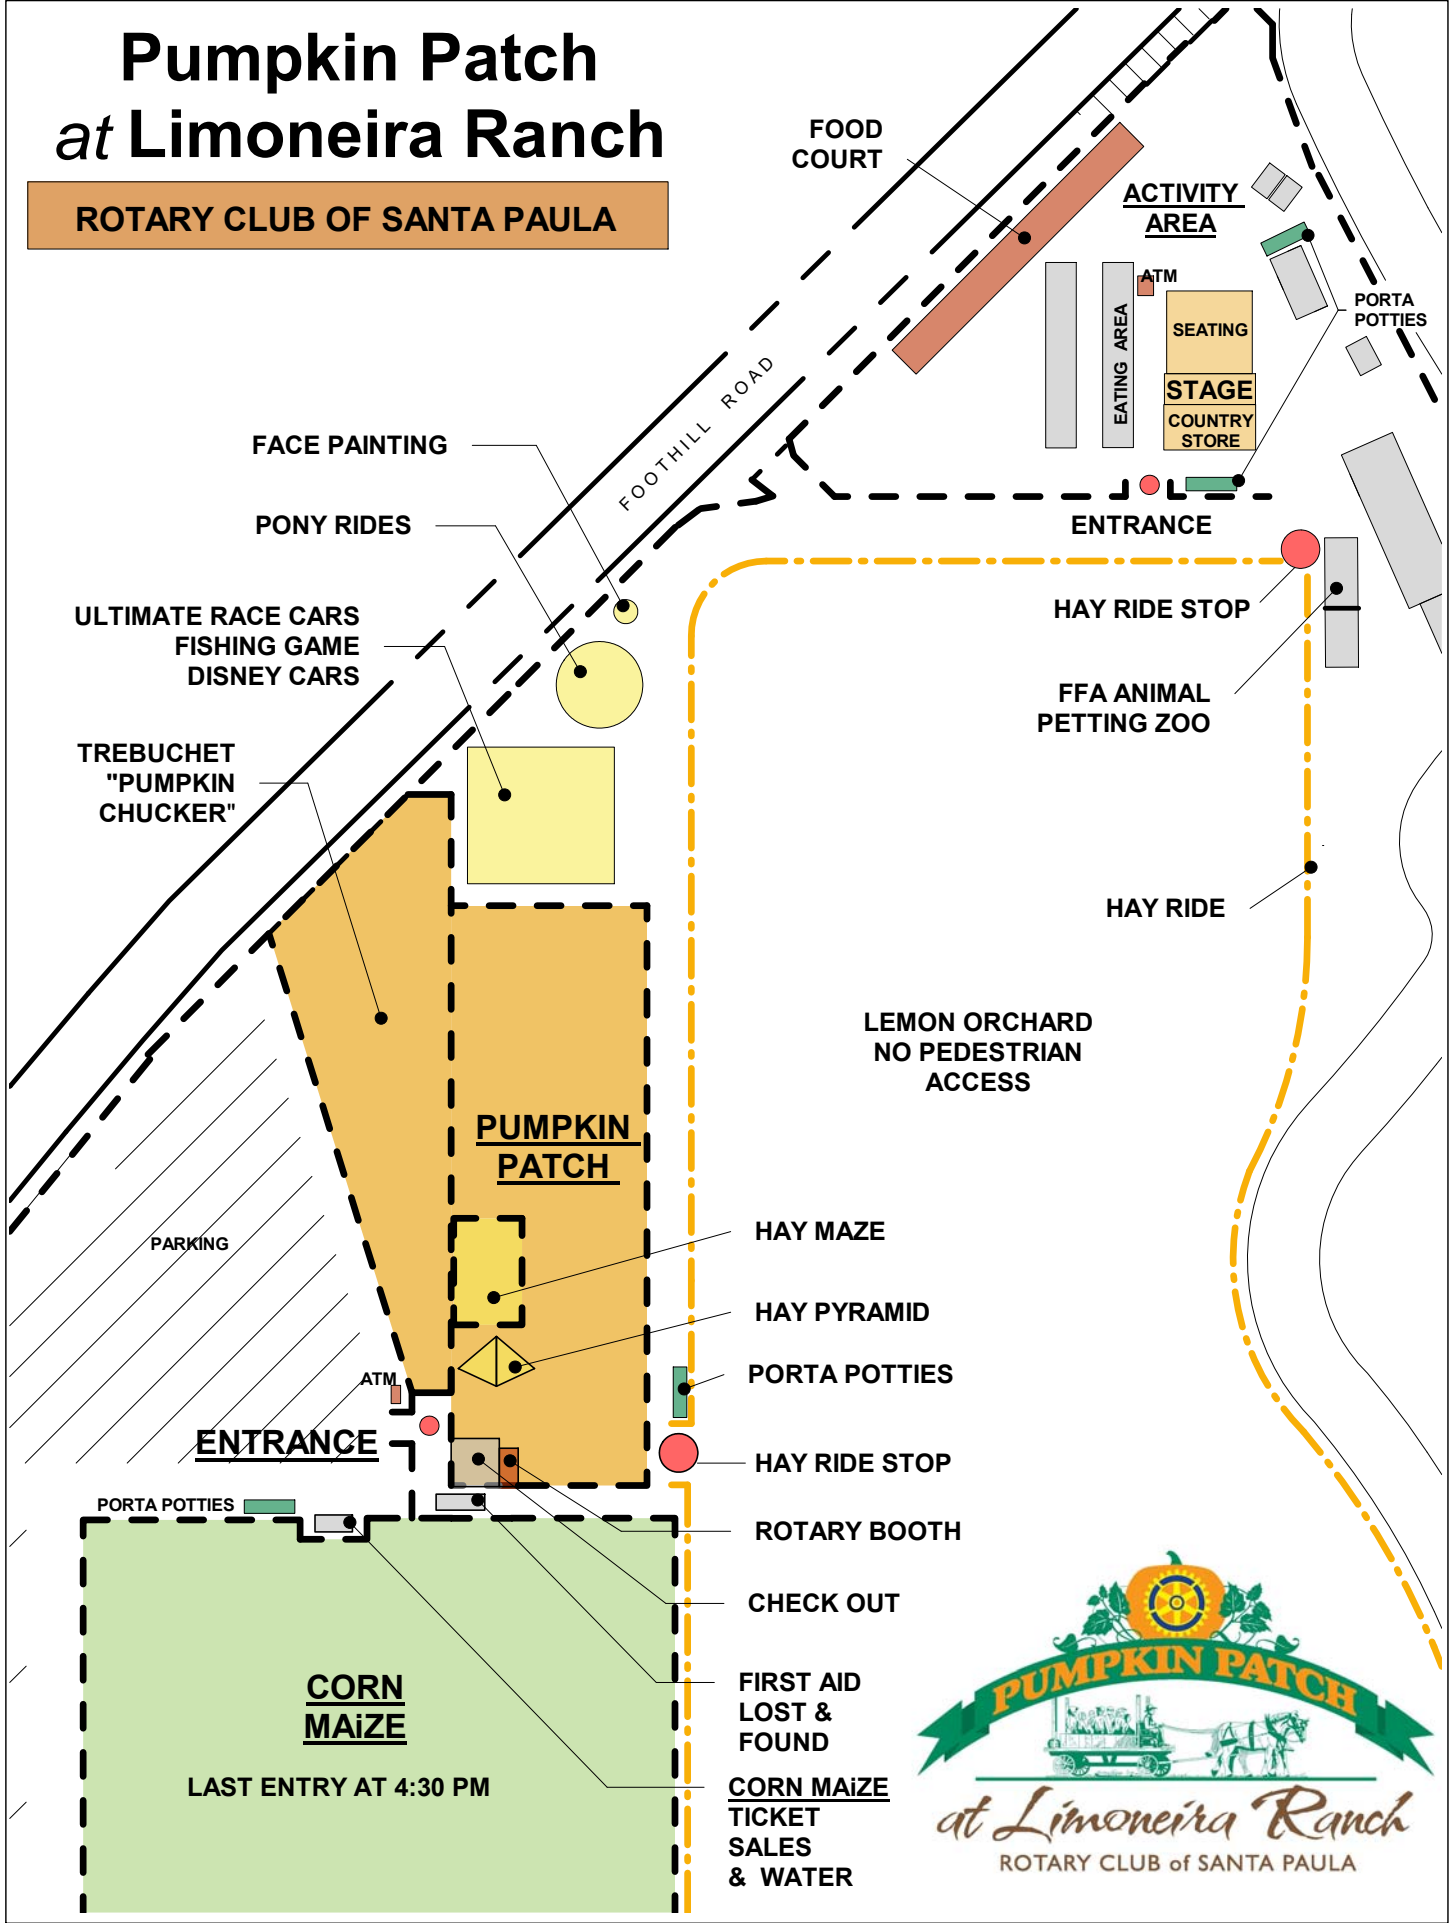

# Pumpkin Patch at Limoneira Ranch

ROTARY CLUB OF SANTA PAULA

FOOD COURT

ACTIVITY AREA

EATING AREA  
ATM  
SEATING  
STAGE  
COUNTRY STORE

PORTA POTTIES

FOOTHILL ROAD

FACE PAINTING

PONY RIDES

ENTRANCE

ULTIMATE RACE CARS  
FISHING GAME  
DISNEY CARS

HAY RIDE STOP

TREBUCHET  
"PUMPKIN  
CHUCKER"

FFA ANIMAL  
PETTING ZOO

PUMPKIN  
PATCH

HAY RIDE

LEMON ORCHARD  
NO PEDESTRIAN  
ACCESS

PARKING

HAY MAZE

HAY PYRAMID

PORTA POTTIES

ENTRANCE

HAY RIDE STOP

ROTARY BOOTH

PORTA POTTIES

CHECK OUT

CORN  
MAIZE

FIRST AID  
LOST &  
FOUND

LAST ENTRY AT 4:30 PM

CORN MAIZE  
TICKET  
SALES  
& WATER

at *Limoneira Ranch*  
ROTARY CLUB of SANTA PAULA